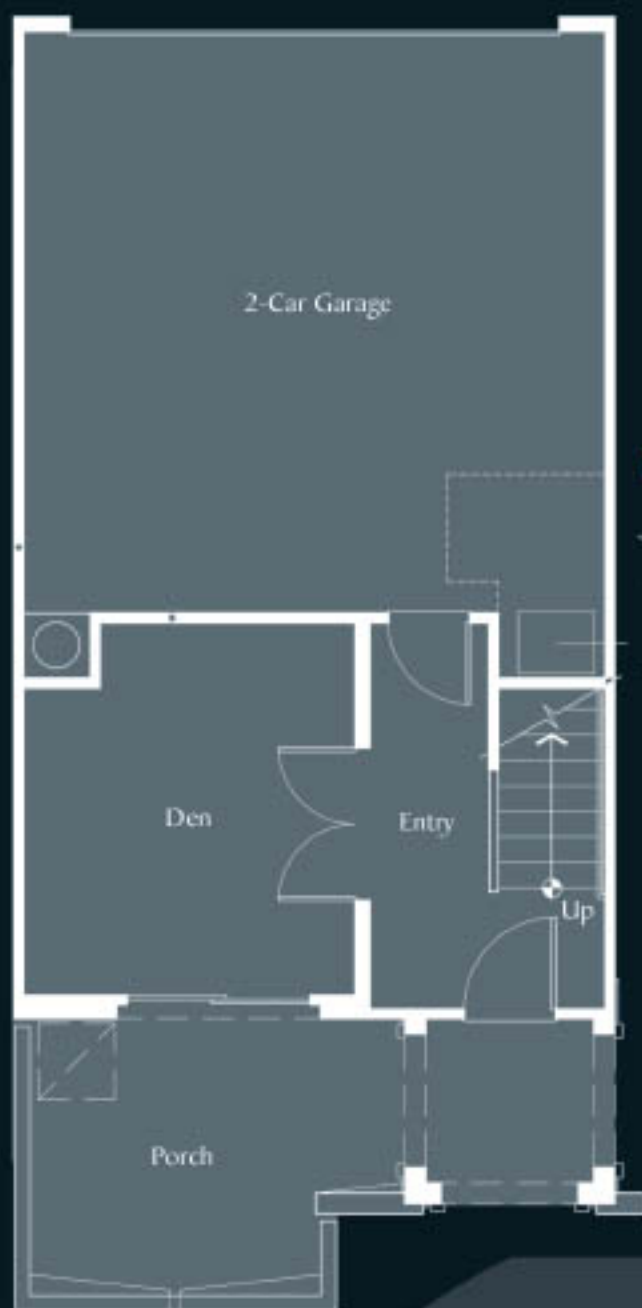

PLAN I

1,321 Square Feet (approximate)

2 Bedrooms with Den

2.5 Baths

2-Car Garage

FIRST FLOOR